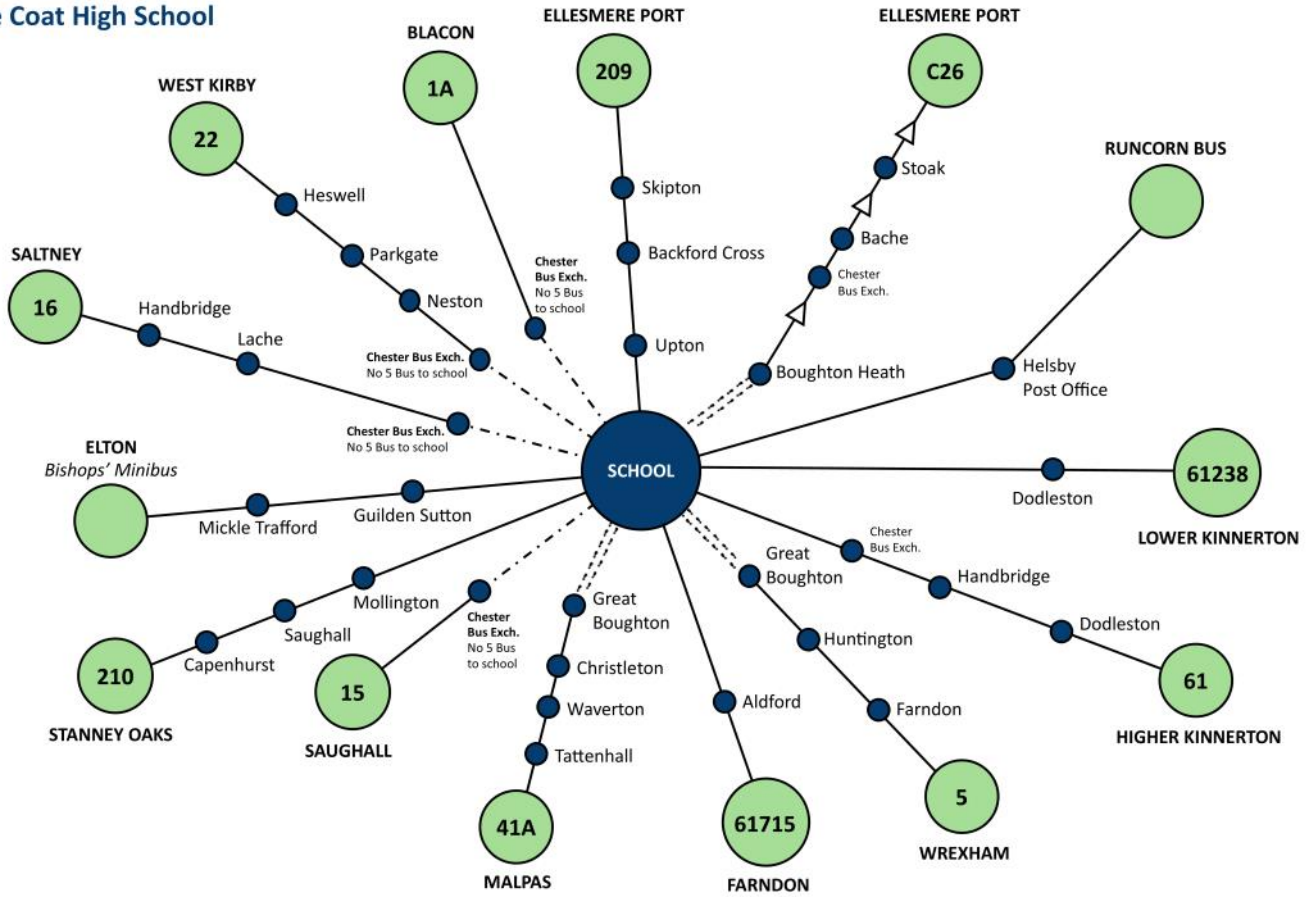

Bus Routes to The Bishops' Blue Coat High School